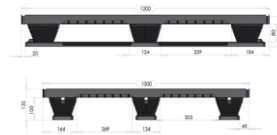

# PERFORMA LITE PALLET

Performa Lite Pallet with Runners

Performa Lite Pallet Dimensional Details

Performa Lite Pallet with No Runners

Performa Lite Pallet Nesting with No

### Pallet Size (mm)

L	W	H	Nesting Height
1200	1000	135	52