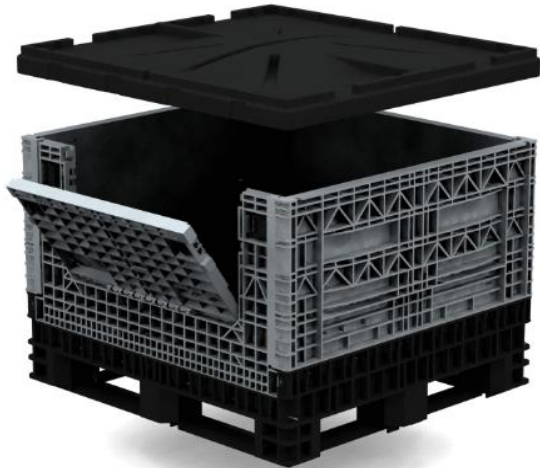

Collapsible Bin

The Collapsible bin consists of a base and four side walls – two measuring 48 inches and two measuring 45 inches. The 45-inch side walls are each equipped with two latches, positioned on either side, which securely interlock with the adjoining panels to hold the structure firmly in place when assembled.

Pull both latches on one of the 45-inch sides and push the side wall into the bin.

Repeat but on opposite 45-inch side

Collapse one of the 48-inch sides

Collapse remaining 48-inch side

	Width	Length	Height
25" Collapsible Bin High Solid Side Wall	1140 mm	1220 mm	635 mm
34" Collapsible Bin comes in:	1140 mm	1220 mm	865 mm
<ul style="list-style-type: none"> ❖ High Solid Side Wall ❖ High One Drop Door ❖ Two Drop Doors ❖ One Drop Door & Lid 			
41" Collapsible Bin comes in:	1140 mm	1220 mm	1042 mm
<ul style="list-style-type: none"> ❖ Solid Sides (1x7" EXT) ❖ One Drop Door (1x7" EXT) ❖ Two Drop Doors (1x7" EXT) 			
44" Collapsible Bin Comes in:	1140 mm	1220 mm	1119 mm
<ul style="list-style-type: none"> ❖ Solid Sides (1 x 10" EXT) ❖ One Drop Door (1 x 10" EXT) ❖ Two Drop Doors (1 x 10" EXT) 			
48" Collapsible Bin Comes in:	1140 mm	1220 mm	1220 mm
<ul style="list-style-type: none"> ❖ No Drop Door (2 x 7" EXT) ❖ One Drop Door (2 x 7" EXT) 			
54" Collapsible Bin Comes in:	1140 mm	1220 mm	1373 mm
<ul style="list-style-type: none"> ❖ No Drop Door (2 x 10" EXT) ❖ Two Drop Doors (2 x 10" EXT) 			

To assemble the bin, simply lift the two 48-inch sides and then pull one of the 45-inch sides, you will hear the latches click into place, then pull up the remaining 45-inch side, it will also click into place.